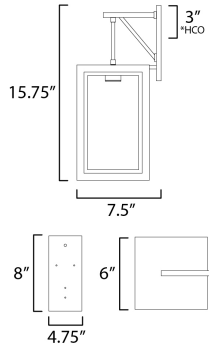

PRODUCT DESCRIPTION

Two tone frames of Black or White with internal Gold frames provides a neoclassical approach to the squared coach lantern. The sconces jut out from the wall on well-defined trusses that add a contemporary element. Delivering classic design that suits most exteriors, this collection adds interest in the interior contrasting frame of Gold that secures clear glass panes to diffuse the lamp within.